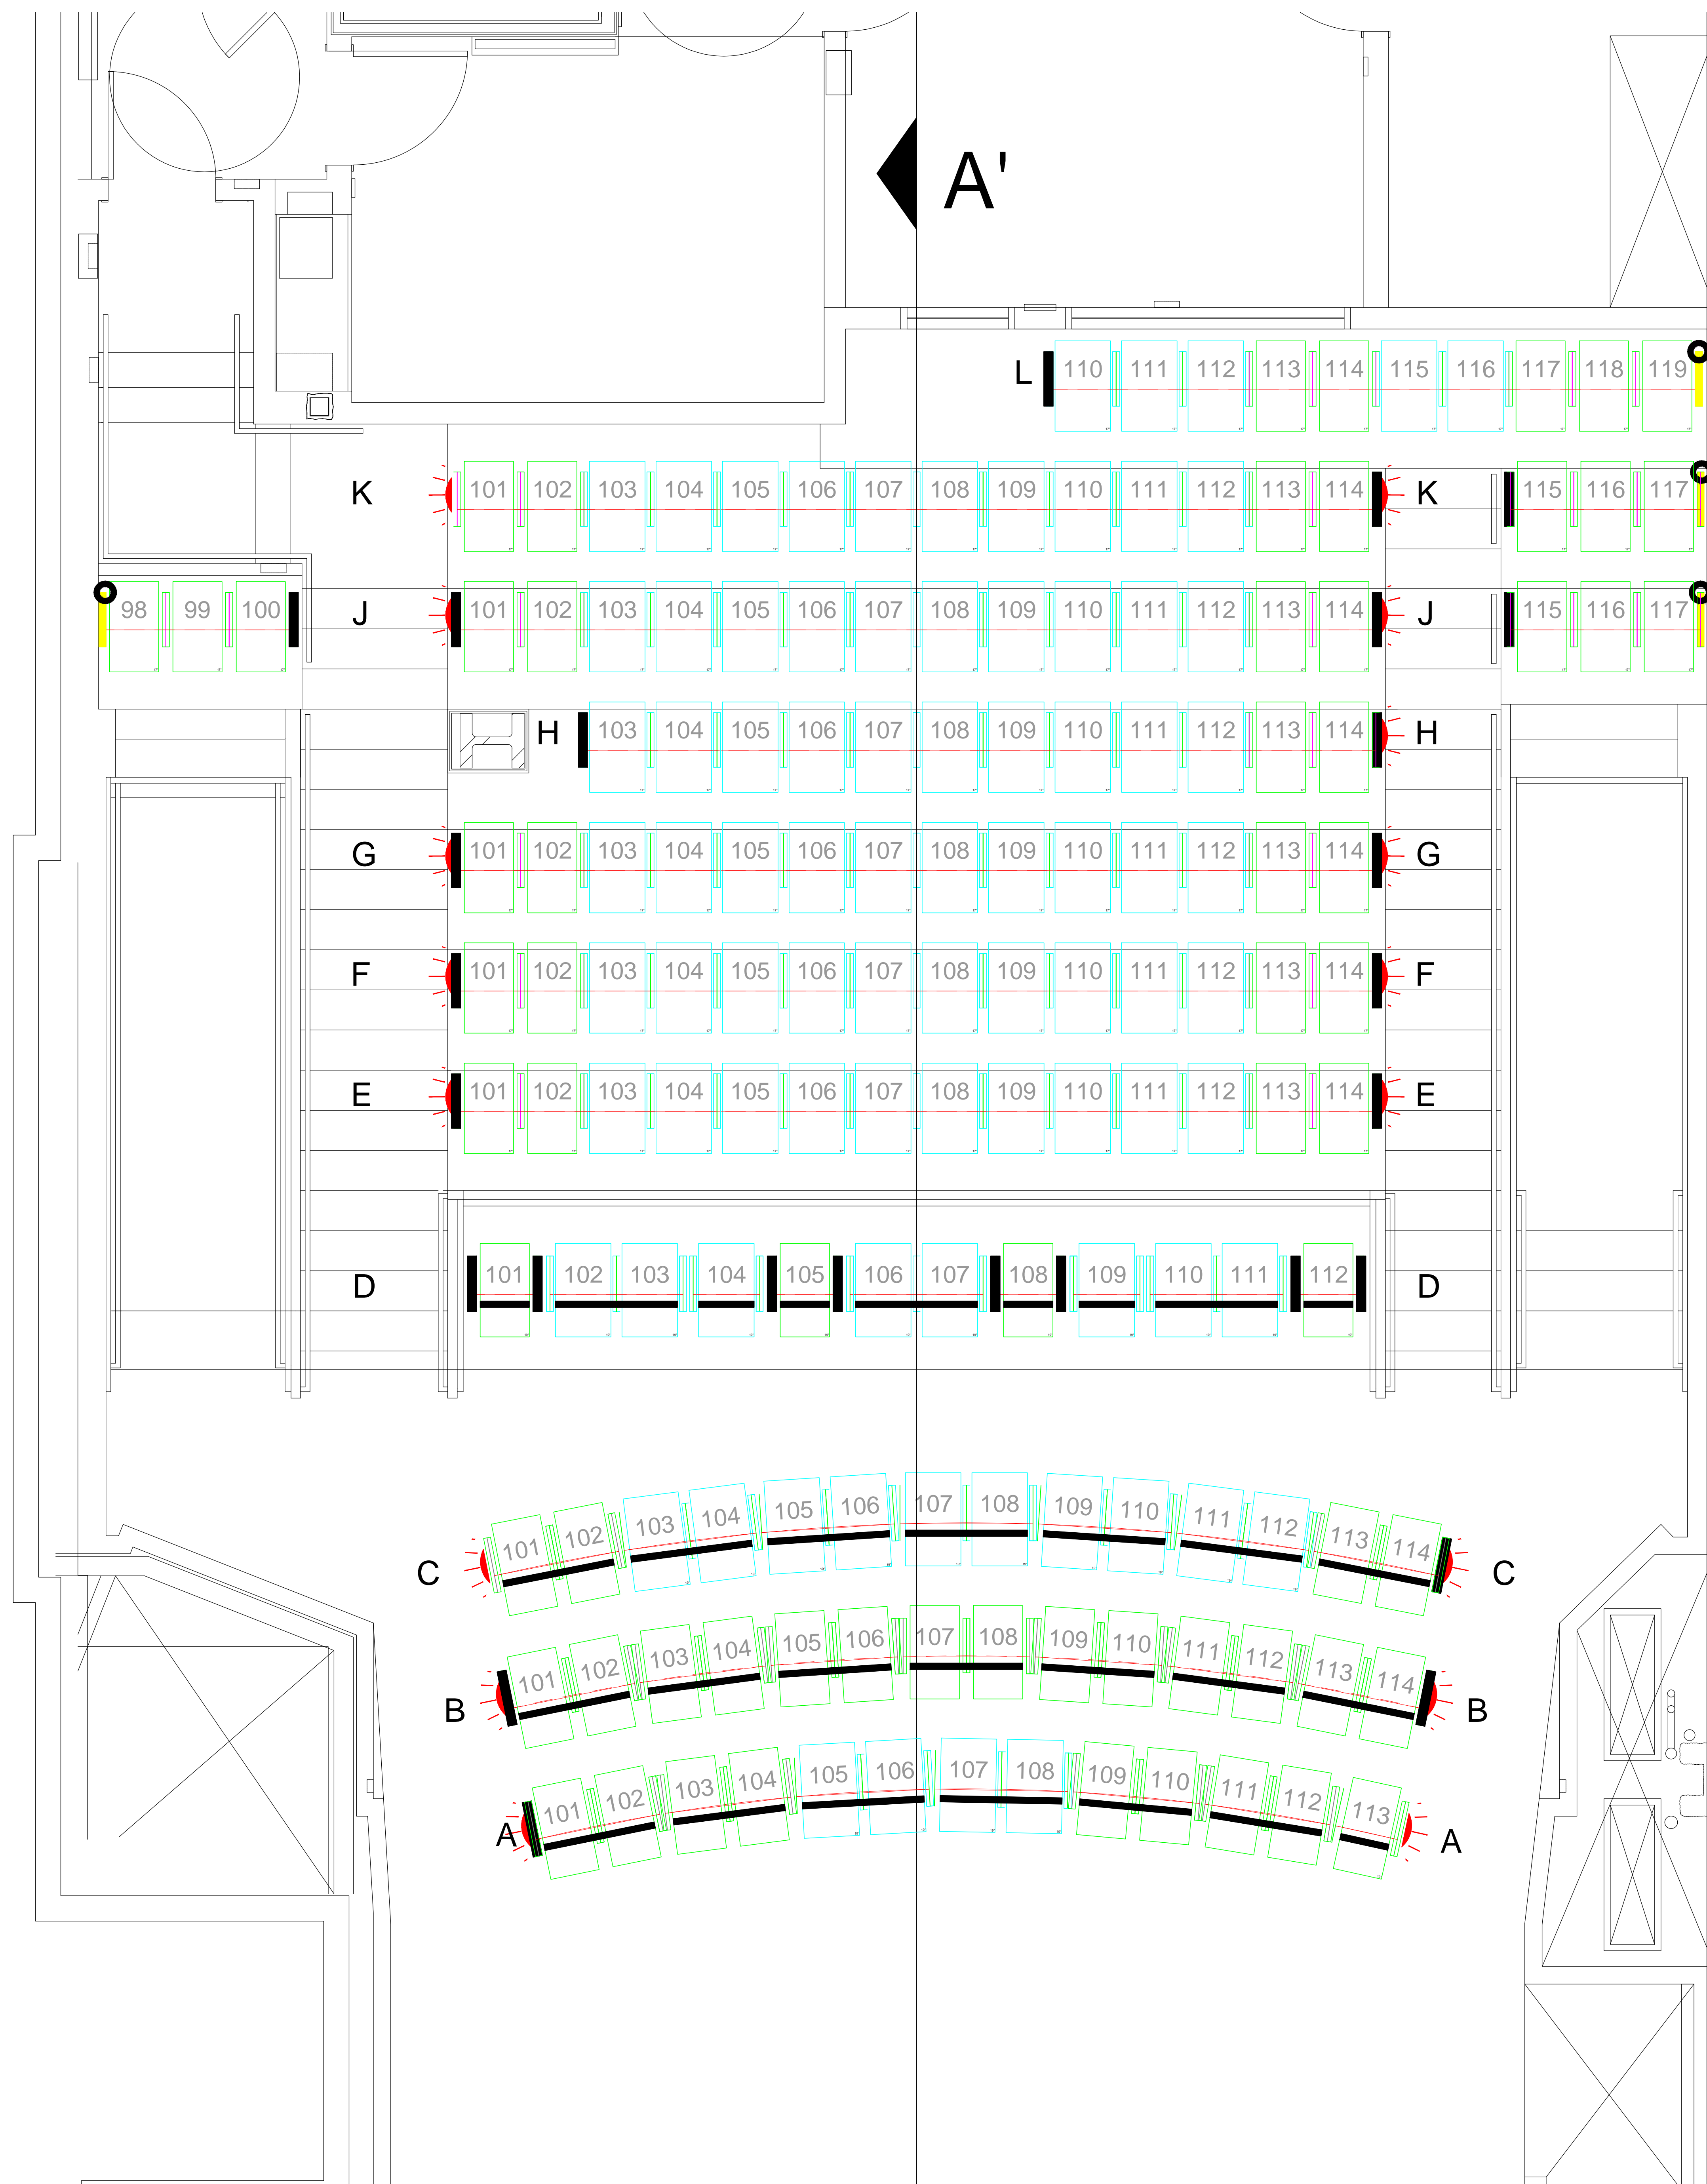

SEATING CHART

SAG-AFTRA
FOUNDATION
ROBIN WILLIAMS
CENTER
FOR ENTERTAINMENT AND MEDIA